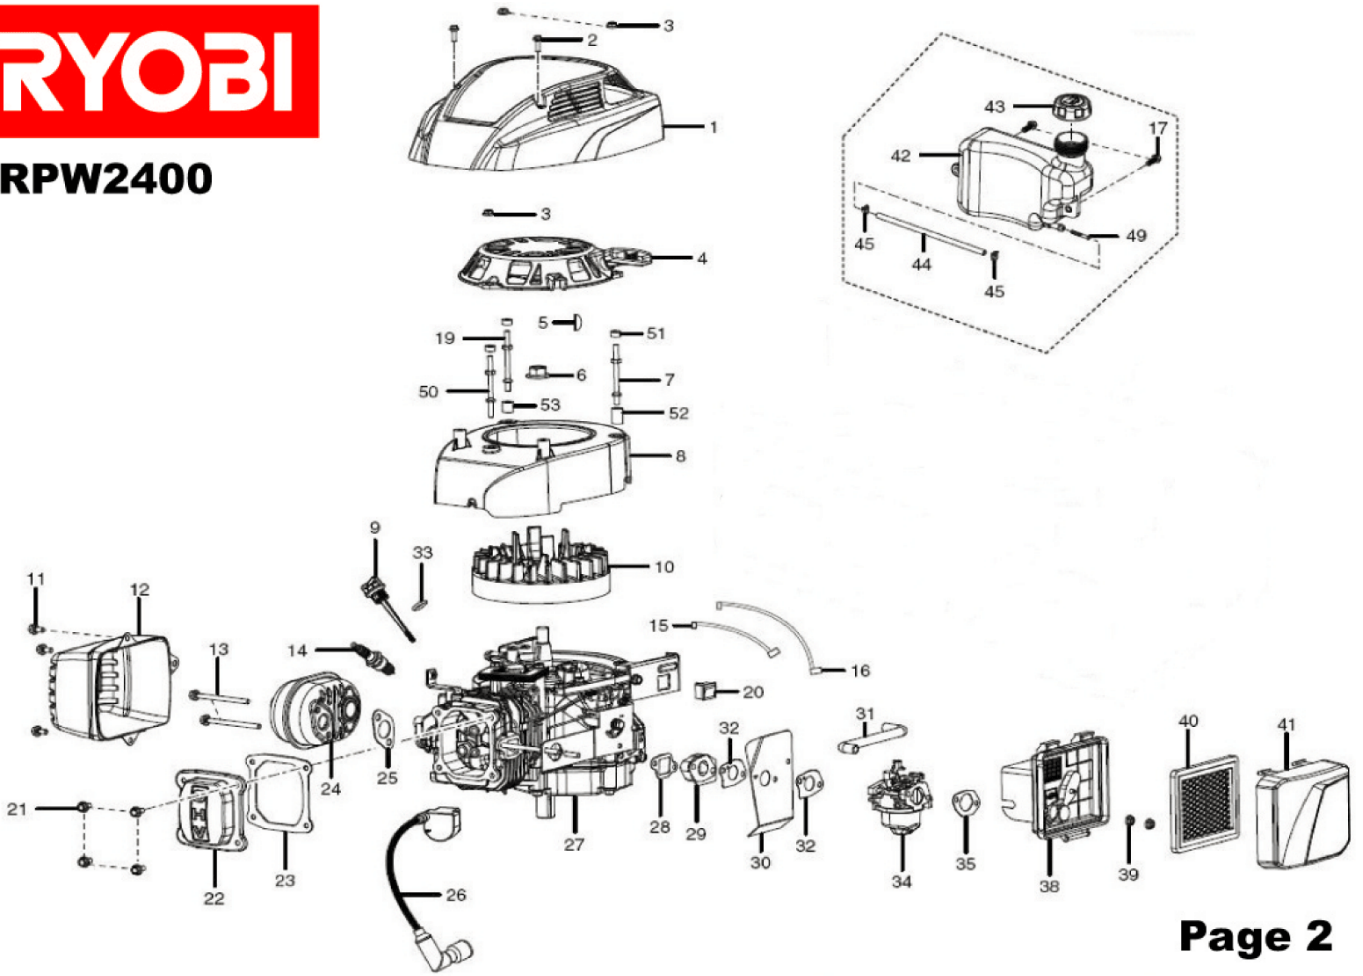

RPW2400 HG 163CC 172B P.WASHER XXX

5133001729 - RPW2400 - 4000444293

RPW2400 (HG)

RPW2400

Position	Quantity	Description	Part number	EAN
1_001 1	3	SCREW RPW2400	Item discontinued(5131017785)	
1_003 2	1	GUMMISCHEIBE	Item discontinued(5131017444)	
1_004 3	1	SCHEIBE	Item discontinued(5131017633)	
1_005 4	5	MUTTER	Item discontinued(5131017833)	
1_007 5	1	ABLASSHAHN	Item discontinued(5131017841)	
1_008 6	4	BOLT RPW2400	Item discontinued(5131017789)	
1_009 7	1	BOLT RPW2400	Item discontinued(5131017782)	
1_010 8	1	PUMPE	5131017304	4058546105129
1_011 9	8	MUTTER	Item discontinued(5131017843)	
1_012 10	2	SCHEIBE	Item discontinued(5131026683)	
1_013 11	2	Rad	Item discontinued(5131034597)	
1_014 12	1	Anschluss Wasserzulauf	Item discontinued(5131002016)	
1_015 13	2	SPANREISSCHUTZ	Item discontinued(5131017591)	
1_016 14	1	WAND HOLDER RPW2400	Item discontinued(5131017842)	
1_017 15	2	Sicherungssplint	Item discontinued(5131001891)	
1_018 16	1	TRAEGER	Item discontinued(5131017637)	
1_020 17	2	CLIP	5131016430	
1_022 18	1	KEIL	Item discontinued(5131001889)	
1_023 19	1	Metallrohr f. Hochdruckreiniger	Item discontinued(5131017302)	
1_025 20	1	HALTER	Item discontinued(5131034599)	
1_026 21	1	REINIGUNGSPISTOLE	5131034600	4058546142339
1_029 22	1	GRIFF	Item discontinued(5131017303)	
1_030 23	1	SCHLAUCH	5131017310	4058546105174
1_031 24	1	KLEMME	Item discontinued(5131017446)	
1_032 25	1	BAND	Item discontinued(5131017405)	
1_034 26	4	GUMMIMUFFE	Item discontinued(5131017438)	
1_035 27	1	NOZZLE HOLDER	Item discontinued(5131034602)	
1_036 28	1	DEG DUESE	5131017305	4058546105136
1_037 29	1	25 DEG DUESE	5131017306	4058546105143
1_038 30	1	DUESE	5132000174	4892210809902
1_039 31	1	BLACK SOAP DUESE	5131017308	4058546105150
1_040 32	2	SCHRAUBE	Item discontinued(5131017786)	
1_041 33	2	ROHR	Item discontinued(5131017439)	
1_042 34	1	SIEB	5131009149	4058546093914
1_043 35	2	SCREW RPW2400	Item discontinued(5131017788)	
1_044 36	1	SCREW	Item discontinued(5131017787)	
1_045 37	2	BOLZENSCHLEIBE	Item discontinued(5131034603)	
2_001 38	1	GEHAEUSEKAPPE	Item discontinued(5131019464)	
2_002 39	2	BOLZEN	Item discontinued(5131019478)	
2_003 40	3	MUTTER	Item discontinued(5131019846)	
2_004 41	1	ZUGSTARTER	Item discontinued(5131019847)	
2_005 42	1	SCHLUESSEL	Item discontinued(5131019848)	
2_006 43	1	MUTTER	Item discontinued(5131019849)	
2_007 44	1	DRUCKBOLZEN	Item discontinued(5131019850)	
2_008 45	1	VENTILATORGEHAEUSE	Item discontinued(5131019851)	
2_009 46	1	FUEHLER	Item discontinued(5131019852)	
2_010 47	1	SCHWUNGRAD	Item discontinued(5131019853)	
2_011 48	3	BOLZEN	Item discontinued(5131019854)	
2_012 49	1	SCHUTZHAUBENDECKEL	Item discontinued(5131019855)	
2_013 50	2	BOLZEN	Item discontinued(5131019856)	