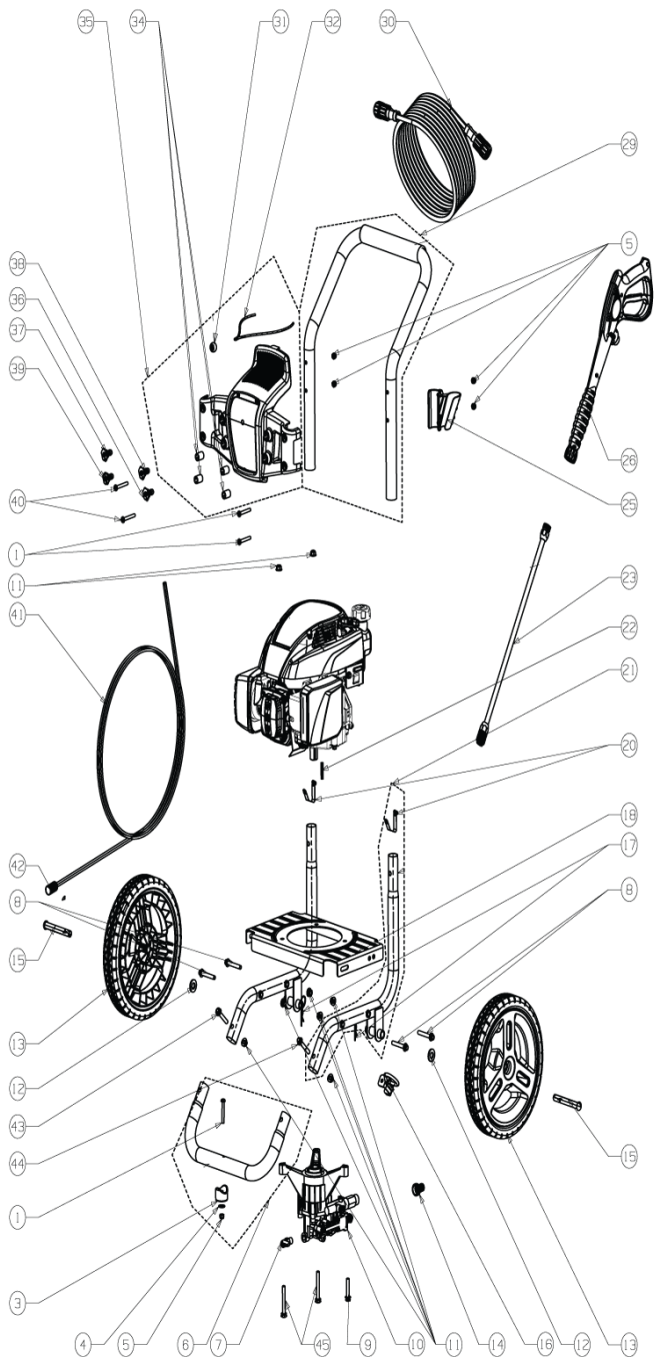

RPW2400 HG 163CC 172B P.WASHER XXX

5133001729 - RPW2400 - 4000444293

RPW2400 (HG)

RPW2400

Position	Quantity	Description	Part number	EAN
1_001 1	3	SCREW RPW2400	Item discontinued(5131017785)	
1_003 2	1	GUMMISCHEIBE	Item discontinued(5131017444)	
1_004 3	1	SCHEIBE	Item discontinued(5131017633)	
1_005 4	5	MUTTER	Item discontinued(5131017833)	
1_007 5	1	ABLASSHAHN	Item discontinued(5131017841)	
1_008 6	4	BOLT RPW2400	Item discontinued(5131017789)	
1_009 7	1	BOLT RPW2400	Item discontinued(5131017782)	
1_010 8	1	PUMPE	5131017304	4058546105129
1_011 9	8	MUTTER	Item discontinued(5131017843)	
1_012 10	2	SCHEIBE	Item discontinued(5131026683)	
1_013 11	2	Rad	Item discontinued(5131034597)	
1_014 12	1	Anschluss Wasserzulauf	Item discontinued(5131002016)	
1_015 13	2	SPANREISSCHUTZ	Item discontinued(5131017591)	
1_016 14	1	WAND HOLDER RPW2400	Item discontinued(5131017842)	
1_017 15	2	Sicherungssplint	Item discontinued(5131001891)	
1_018 16	1	TRAEGER	Item discontinued(5131017637)	
1_020 17	2	CLIP	5131016430	
1_022 18	1	KEIL	Item discontinued(5131001889)	
1_023 19	1	Metallrohr f. Hochdruckreiniger	Item discontinued(5131017302)	
1_025 20	1	HALTER	Item discontinued(5131034599)	
1_026 21	1	REINIGUNGSPISTOLE	5131034600	4058546142339
1_029 22	1	GRIFF	Item discontinued(5131017303)	
1_030 23	1	SCHLAUCH	5131017310	4058546105174
1_031 24	1	KLEMME	Item discontinued(5131017446)	
1_032 25	1	BAND	Item discontinued(5131017405)	
1_034 26	4	GUMMIMUFFE	Item discontinued(5131017438)	
1_035 27	1	NOZZLE HOLDER	Item discontinued(5131034602)	
1_036 28	1	DEG DUESE	5131017305	4058546105136
1_037 29	1	25 DEG DUESE	5131017306	4058546105143
1_038 30	1	DUESE	5132000174	4892210809902
1_039 31	1	BLACK SOAP DUESE	5131017308	4058546105150
1_040 32	2	SCHRAUBE	Item discontinued(5131017786)	
1_041 33	2	ROHR	Item discontinued(5131017439)	
1_042 34	1	SIEB	5131009149	4058546093914
1_043 35	2	SCREW RPW2400	Item discontinued(5131017788)	
1_044 36	1	SCREW	Item discontinued(5131017787)	
1_045 37	2	BOLZENSCHLEIBE	Item discontinued(5131034603)	
2_001 38	1	GEHAEUSEKAPPE	Item discontinued(5131019464)	
2_002 39	2	BOLZEN	Item discontinued(5131019478)	
2_003 40	3	MUTTER	Item discontinued(5131019846)	
2_004 41	1	ZUGSTARTER	Item discontinued(5131019847)	
2_005 42	1	SCHLUESSEL	Item discontinued(5131019848)	
2_006 43	1	MUTTER	Item discontinued(5131019849)	
2_007 44	1	DRUCKBOLZEN	Item discontinued(5131019850)	
2_008 45	1	VENTILATORGEHAEUSE	Item discontinued(5131019851)	
2_009 46	1	FUEHLER	Item discontinued(5131019852)	
2_010 47	1	SCHWUNGRAD	Item discontinued(5131019853)	
2_011 48	3	BOLZEN	Item discontinued(5131019854)	
2_012 49	1	SCHUTZHAUBENDECKEL	Item discontinued(5131019855)	
2_013 50	2	BOLZEN	Item discontinued(5131019856)	