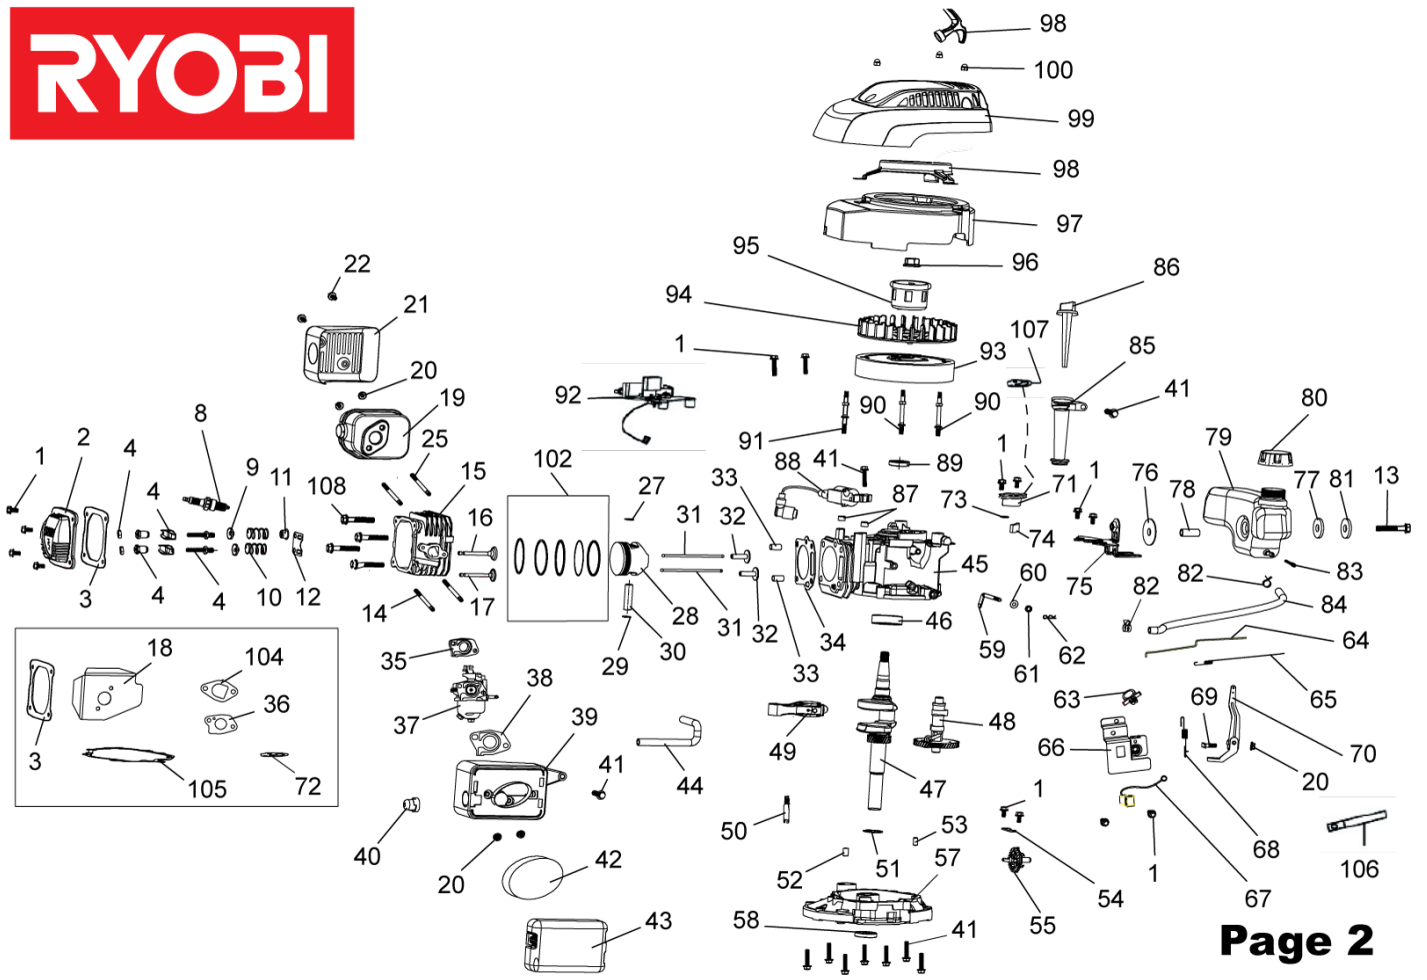

Position	Quantity	Description	Part number	EAN
1	1	BOLZEN	Item discontinued(5131029215)	
1_001 2	1	MOOSGUMMI	Item discontinued(5131034084)	
1_002 3	1	HEBEL	Item discontinued(5131034085)	
1_003 4	1	VERRIEGELUNGSHEBEL	Item discontinued(5131034086)	
1_004 5	1	BOLZEN	Item discontinued(5131029215)	
1_005 6	1	HANDGRIFF	Item discontinued(5131034087)	
1_006 7	1	KABEL	Item discontinued(5131034088)	
1_007/028 8	2	MUTTER	Item discontinued(5131034050)	
1_008 9	1	FUEHRUNG	5131029210	4058546118631
1_009 10	2	BOLZEN	Item discontinued(5131034051)	
1_010 11	4	MUTTER	5131029219	4058546118693
1_011 12	4	KNOPF	Item discontinued(5131034053)	
1_012 13	4	SCHEIBE	5131029217	4058546118679
1_013 14	1	HANDGRIFF	Item discontinued(5131034089)	
1_014 15	1	KLEMMBUEGEL	5131029220	4058546118709
1_015 16	4	BOLZEN	5131034090	4058546140199
1_016 17	1	TRAEGER	Item discontinued(5131034091)	
1_017 18	1	TRAEGER	Item discontinued(5131034092)	
1_018 19	2	BOLZEN	5131034938	4058546144753
1_019 20	2	SCHEIBE	Item discontinued(5131034094)	
1_020 21	1	ABWEISER	Item discontinued(5131034095)	
1_021 22	3	BOLZEN	Item discontinued(5131034058)	
1_022 23	3	SCHEIBE	Item discontinued(5131034057)	
1_023 24	1	MUTTER	Item discontinued(5131034060)	
1_024 25	2	STELLELEMENT	Item discontinued(5131034096)	
1_025 26	8	LAGER	5131034972	4058546145002
1_026 27	4	RAD	Item discontinued(5131034097)	
1_027 28	4	SCHEIBE	Item discontinued(5131034098)	
1_029 29	4	DECKEL	5131034099	4058546140236
1_030 30	1	GEHAEUSE	Item discontinued(5131034100)	
1_031 31	4	KONTERMUTTER	5131034014	4058546139742
1_032 32	2	TRAEGER	Item discontinued(5131034101)	
1_033 33	2	BOLZEN	Item discontinued(5131029250)	
1_034 34	1	TRAEGER	Item discontinued(5131016432)	
1_035 35	1	ACHSE	Item discontinued(5131034068)	
1_036 36	1	FEDER	Item discontinued(5131029246)	
1_037 37	1	DECKEL	5131034069	4058546140083
1_038 38	1	DECKEL	Item discontinued(5131034070)	
1_039 39	3	SCHRAUBE	5131034009	4058546139711
1_040 40	2	MUTTER	Item discontinued(5131029248)	
1_041 41	1	GEHAEUSE	Item discontinued(5131034103)	
1_042 42	1	ADAPTER	Item discontinued(5131034071)	
1_043 43	1	Messer fuer Rasenmaeher	5131034104	4058546140243
1_044 44	1	SCHEIBE	5131034034	4058546139926
1_045 45	1	BOLZEN	Item discontinued(5131034033)	
1_046 46	2	STELLELEMENT	Item discontinued(5131034105)	
1_047 47	1	GEHAEUSE	Item discontinued(5131034106)	
2_001 48	2	DRUCKBOLZEN	5131016916	4058546104498
2_002 49	2	KURBELGEHAEUSE	Item discontinued(5131016928)	
2_003 50	1	DICHTUNG	Item discontinued(5131016927)