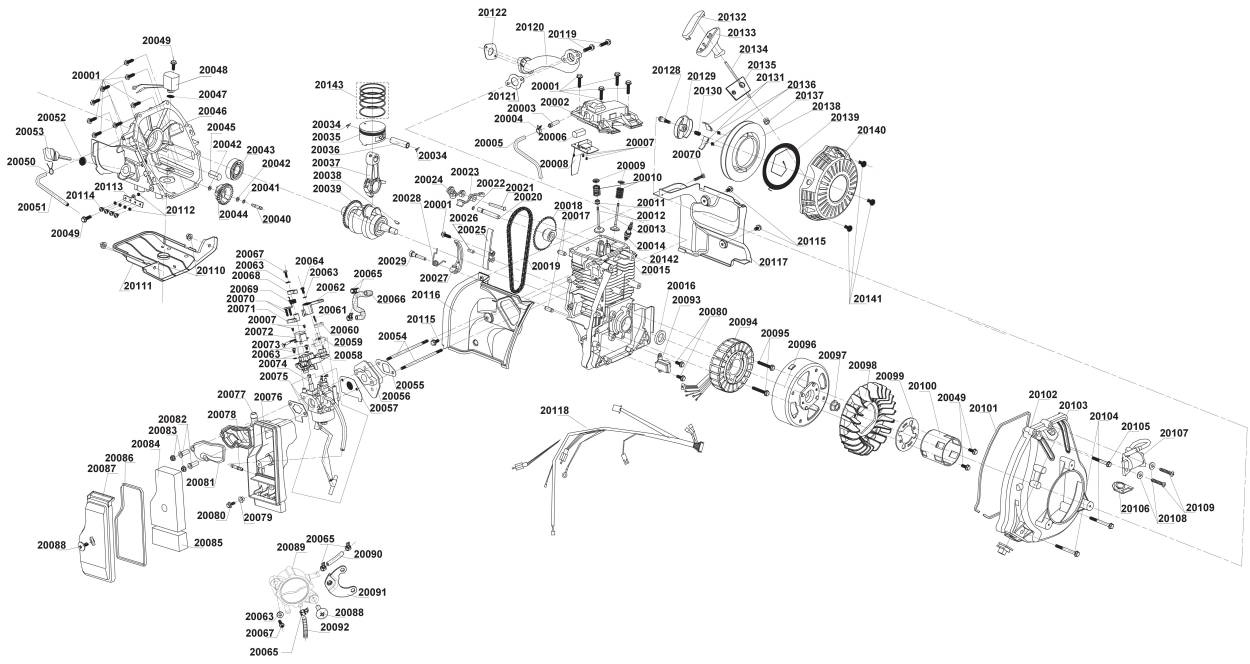

# RIG2000PC STROMERZEUGER 2000W IN2

5133002557 - RIG2000PC - 4000444809

4000444809

4000444809

Position	Quantity	Description	Part number	EAN
1001 1	2	SCHRAUBE	Item discontinued	(5131038348)
1002 2	2	SCHRAUBE	Item discontinued	(5131038349)
1003 3	18	SCHRAUBE	Item discontinued	(5131038350)
1004 4	4	SCHEIBE	Item discontinued	(5131038351)
1005 5	4	SCHEIBE	Item discontinued	(5131038352)
1006 6	3	SCHEIBE	Item discontinued	(5131038353)
1007 7	1	MOOSGUMMI	Item discontinued	(5131038354)
1008 8	26	KLEMME	Item discontinued	(5131038355)
1009 9	8	SCHRAUBE	Item discontinued	(5131038356)
1011 10	1	GRIFF	Item discontinued	(5131038357)
1012 11	4	SCHRAUBE	Item discontinued	(5131038358)
1013 12	1	ABDECKUNG	Item discontinued	(5131038359)
1014 13	1	VERSCHLUSSDECKEL	Item discontinued	(5131038360)
1015 14	1	MOOSGUMMI	Item discontinued	(5131038361)
1016 15	1	MAGNET	Item discontinued	(5131038362)
1017 16	1	ABDECKUNG	Item discontinued	(5131038363)
1018 17	4	DISTANZSTUECK	Item discontinued	(5131038364)
1019 18	1	ACHSE	Item discontinued	(5131038365)
1020 19	4	DISTANZSTUECK	Item discontinued	(5131038366)
1021 20	2	SCHRAUBE	Item discontinued	(5131038367)
1022 21	2	SCHRAUBE	Item discontinued	(5131038368)
1023 22	2	ANTI-VIBRATIONS-SET	Item discontinued	(5131038369)
1024 23	1	GLEICHRICHTER	Item discontinued	(5131038370)
1025 24	3	SCHRAUBE	Item discontinued	(5131038371)
1026 25	1	SCHRAUBE	Item discontinued	(5131038372)
1028 26	1	GUMMIPLATTE	Item discontinued	(5131038373)
1029 27	1	SEITENTEIL	Item discontinued	(5131038374)
1030 28	1	SEITENTEIL	Item discontinued	(5131038375)
1031 29	1	ABDECKUNG	Item discontinued	(5131038376)
1032 30	4	SCHEIBE	Item discontinued	(5131038377)
1033 31	4	SCHEIBE	Item discontinued	(5131038378)
1034 32	1	LUFTFUEHRUNG	Item discontinued	(5131038379)
1035 33	30	SCHEIBE	Item discontinued	(5131038380)
1036 34	1	GEHAEUSE	Item discontinued	(5131038381)
1037 35	1	GLEICHRICHTER	Item discontinued	(5131038382)
1038 36	2	GRIFFSTUECK	Item discontinued	(5131038383)
1039 37	1	MOTORTRAEGER	Item discontinued	(5131038384)
1041 38	2	MUTTER	Item discontinued	(5131038385)
1042 39	2	GRIFFDECKEL	Item discontinued	(5131038386)
1043 40	1	ABDECKUNG	Item discontinued	(5131038387)
1044 41	2	SCHRAUBE	Item discontinued	(5131038388)
1045 42	6	MUTTER	Item discontinued	(5131038389)
1046 43	14	SCHEIBE	Item discontinued	(5131038390)
1047 44	1	LUFTFILTEREINSATZ	Item discontinued	(5131038391)
1048 45	1	REGELVORRICHT.	Item discontinued	(5131038392)
1049 46	1	SCHLAUCH	Item discontinued	(5131038394)
1051 47	1	BEHAELTER	Item discontinued	(5131038395)
1052 48	3	SCHRAUBE	Item discontinued	(5131038396)
1053 49	1	LEITUNG	Item discontinued	(5131038397)
1054 50	1	SERVICEDECKEL	Item discontinued	(5131038398)