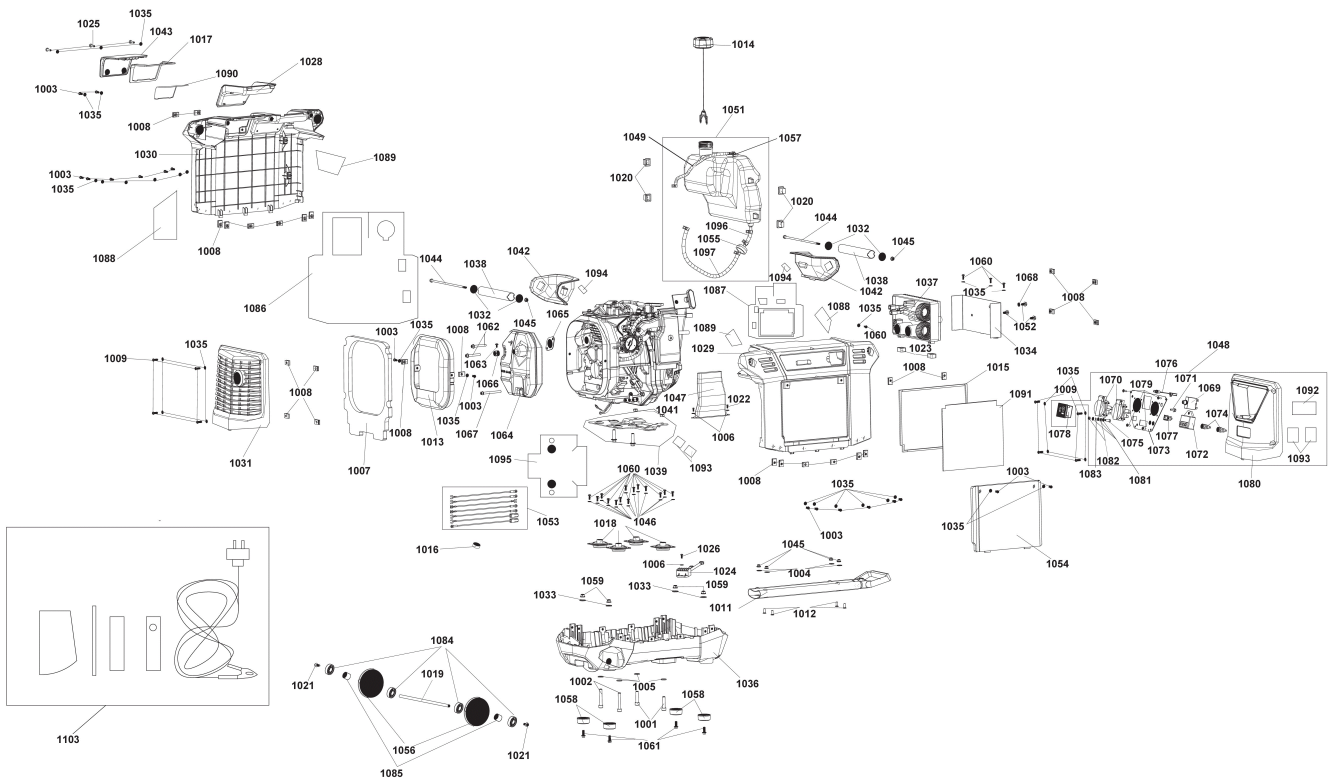

# RIG2000PC STROMERZEUGER 2000W IN2

5133002557 - RIG2000PC - 4000444809

4000444809

4000444809

Position	Quantity	Description	Part number	EAN
1001 1	2	SCHRAUBE	Item discontinued	(5131038348)
1002 2	2	SCHRAUBE	Item discontinued	(5131038349)
1003 3	18	SCHRAUBE	Item discontinued	(5131038350)
1004 4	4	SCHEIBE	Item discontinued	(5131038351)
1005 5	4	SCHEIBE	Item discontinued	(5131038352)
1006 6	3	SCHEIBE	Item discontinued	(5131038353)
1007 7	1	MOOSGUMMI	Item discontinued	(5131038354)
1008 8	26	KLEMME	Item discontinued	(5131038355)
1009 9	8	SCHRAUBE	Item discontinued	(5131038356)
1011 10	1	GRIFF	Item discontinued	(5131038357)
1012 11	4	SCHRAUBE	Item discontinued	(5131038358)
1013 12	1	ABDECKUNG	Item discontinued	(5131038359)
1014 13	1	VERSCHLUSSDECKEL	Item discontinued	(5131038360)
1015 14	1	MOOSGUMMI	Item discontinued	(5131038361)
1016 15	1	MAGNET	Item discontinued	(5131038362)
1017 16	1	ABDECKUNG	Item discontinued	(5131038363)
1018 17	4	DISTANZSTUECK	Item discontinued	(5131038364)
1019 18	1	ACHSE	Item discontinued	(5131038365)
1020 19	4	DISTANZSTUECK	Item discontinued	(5131038366)
1021 20	2	SCHRAUBE	Item discontinued	(5131038367)
1022 21	2	SCHRAUBE	Item discontinued	(5131038368)
1023 22	2	ANTI-VIBRATIONS-SET	Item discontinued	(5131038369)
1024 23	1	GLEICHRICHTER	Item discontinued	(5131038370)
1025 24	3	SCHRAUBE	Item discontinued	(5131038371)
1026 25	1	SCHRAUBE	Item discontinued	(5131038372)
1028 26	1	GUMMIPLATTE	Item discontinued	(5131038373)
1029 27	1	SEITENTEIL	Item discontinued	(5131038374)
1030 28	1	SEITENTEIL	Item discontinued	(5131038375)
1031 29	1	ABDECKUNG	Item discontinued	(5131038376)
1032 30	4	SCHEIBE	Item discontinued	(5131038377)
1033 31	4	SCHEIBE	Item discontinued	(5131038378)
1034 32	1	LUFTFUEHRUNG	Item discontinued	(5131038379)
1035 33	30	SCHEIBE	Item discontinued	(5131038380)
1036 34	1	GEHAEUSE	Item discontinued	(5131038381)
1037 35	1	GLEICHRICHTER	Item discontinued	(5131038382)
1038 36	2	GRIFFSTUECK	Item discontinued	(5131038383)
1039 37	1	MOTORTRAEGER	Item discontinued	(5131038384)
1041 38	2	MUTTER	Item discontinued	(5131038385)
1042 39	2	GRIFFDECKEL	Item discontinued	(5131038386)
1043 40	1	ABDECKUNG	Item discontinued	(5131038387)
1044 41	2	SCHRAUBE	Item discontinued	(5131038388)
1045 42	6	MUTTER	Item discontinued	(5131038389)
1046 43	14	SCHEIBE	Item discontinued	(5131038390)
1047 44	1	LUFTFILTEREINSATZ	Item discontinued	(5131038391)
1048 45	1	REGELVORRICHT.	Item discontinued	(5131038392)
1049 46	1	SCHLAUCH	Item discontinued	(5131038394)
1051 47	1	BEHAELTER	Item discontinued	(5131038395)
1052 48	3	SCHRAUBE	Item discontinued	(5131038396)
1053 49	1	LEITUNG	Item discontinued	(5131038397)
1054 50	1	SERVICEDECKEL	Item discontinued	(5131038398)