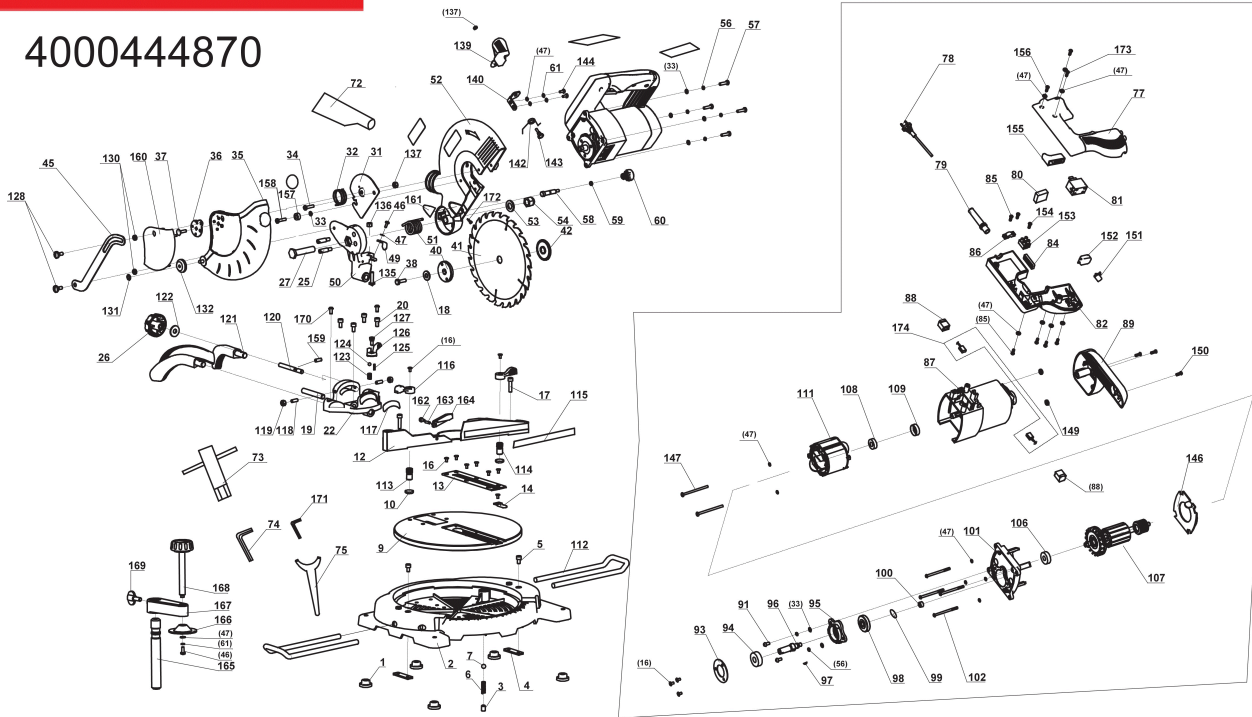

EMS210L 210mm Kapp u. Gehrungssaege GB2

5133002722 - EMS210L - 4000444870

4000444870

Position	Quantity	Description	Part number	EAN
1001 1	5	GUMMIFUSS	Item discontinued	(5131039110)
1002 2	1	GRUNDPLATTE	Item discontinued	(5131039111)
1003 3	1	SCHRAUBE	Item discontinued	(5131039112)
1004 4	2	VERBINDUNGSSTUECK	Item discontinued	(5131039113)
1005 5	2	SCHRAUBE	Item discontinued	(5131039114)
1006 6	1	FEDER	Item discontinued	(5131039115)
1007 7	1	KUGEL	Item discontinued	(5131039116)
1009 8	1	SAEGETISCH	Item discontinued	(5131039117)
1010 9	2	DISTANZSCHEIBE	Item discontinued	(5131039118)
1012 10	1	BACKE	Item discontinued	(5131039119)
1013 11	1	SPANREISSSCHUTZ	Item discontinued	(5131039120)
1014 12	1	ANZEIGER	Item discontinued	(5131039121)
1016 13	12	SCHRAUBE	Item discontinued	(5131039122)
1017 14	2	SCHRAUBE	Item discontinued	(5131039123)
1018 15	1	SCHEIBE	Item discontinued	(5131039124)
1019 16	1	STIFT	Item discontinued	(5131039125)
1020 17	4	SCHRAUBE	Item discontinued	(5131039126)
1022 18	1	KONSOLE	Item discontinued	(5131039127)
1025 19	2	SCHRAUBE	Item discontinued	(5131039128)
1026 20	1	KNAUFGRIFF	Item discontinued	(5131039129)
1027 21	1	STIFT	Item discontinued	(5131039130)
1031 22	1	ZWISCHENSTUECK	Item discontinued	(5131039131)
1032 23	1	FEDER	Item discontinued	(5131039132)
1033 24	7	SCHEIBE	Item discontinued	(5131039133)
1034 25	1	SCHRAUBE	Item discontinued	(5131039134)
1035 26	1	SAEGESCHUTZ	Item discontinued	(5131039135)
1036 27	1	BEFESTIGUNGSTEIL	Item discontinued	(5131039136)
1037 28	1	SCHRAUBE	Item discontinued	(5131039137)
1038 29	1	ZWISCHENFLANSCH	Item discontinued	(5131039138)
1040 30	1	SPANNFLANSCH	Item discontinued	(5131039139)
1041 31	1	SAEGERBLATT	Item discontinued	(5131039140)
1042 32	1	SPANNFLANSCH	Item discontinued	(5131039141)
1045 33	1	MITNEHMER	Item discontinued	(5131039142)
1046 34	2	SCHRAUBE	Item discontinued	(5131039143)
1047 35	17	SCHEIBE	Item discontinued	(5131039144)
1049 36	1	ZEIGER	Item discontinued	(5131039145)
1050 37	1	STUETZTRAEGER	Item discontinued	(5131039146)
1051 38	1	FEDER	Item discontinued	(5131039147)
1052 39	1	SCHUTZHAUBE	Item discontinued	(5131039148)
1053 40	1	SCHEIBE	Item discontinued	(5131039149)
1054 41	1	MUTTER	Item discontinued	(5131039150)
1056 42	6	SCHEIBE	Item discontinued	(5131039151)
1057 43	4	SCHRAUBE	Item discontinued	(5131039152)
1058 44	1	STIFT	Item discontinued	(5131039153)
1059 45	1	O-RING	Item discontinued	(5131039154)
1060 46	1	KNOPF	Item discontinued	(5131039155)
1061 47	3	SCHEIBE	Item discontinued	(5131039156)
1072 48	1	STAUBSACK	Item discontinued	(5131039157)
1073 49	1	SCHLUESSEL	Item discontinued	(5131039158)
1074 50	1	SCHLUESSEL	Item discontinued	(5131039159)