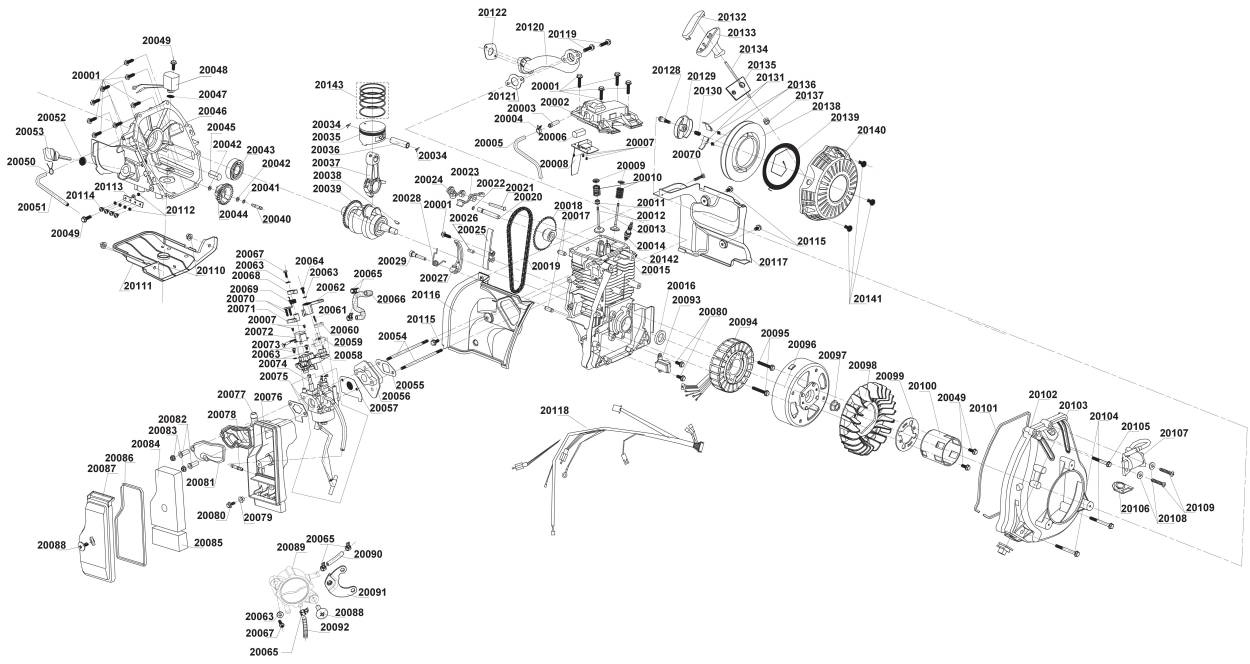

# RIG2000PC STROMERZEUGER 2000W GB2

5133002558 - RIG2000PC - 4000444927

4000444809

4000444809

Position	Quantity	Description	Part number	EAN
1001 1	2	SCHRAUBE	Item discontinued	(5131038348)
1002 2	2	SCHRAUBE	Item discontinued	(5131038349)
1003 3	18	SCHRAUBE	Item discontinued	(5131038350)
1004 4	4	SCHEIBE	Item discontinued	(5131038351)
1005 5	4	SCHEIBE	Item discontinued	(5131038352)
1006 6	3	SCHEIBE	Item discontinued	(5131038353)
1007 7	1	MOOSGUMMI	Item discontinued	(5131038354)
1008 8	26	KLEMME	Item discontinued	(5131038355)
1009 9	8	SCHRAUBE	Item discontinued	(5131038356)
1011 10	1	GRIFF	Item discontinued	(5131038357)
1012 11	4	SCHRAUBE	Item discontinued	(5131038358)
1013 12	1	ABDECKUNG	Item discontinued	(5131038359)
1014 13	1	VERSCHLUSSDECKEL	Item discontinued	(5131038360)
1015 14	1	MOOSGUMMI	Item discontinued	(5131038361)
1016 15	1	MAGNET	Item discontinued	(5131038362)
1017 16	1	ABDECKUNG	Item discontinued	(5131038363)
1018 17	4	DISTANZSTUECK	Item discontinued	(5131038364)
1019 18	1	ACHSE	Item discontinued	(5131038365)
1020 19	4	DISTANZSTUECK	Item discontinued	(5131038366)
1021 20	2	SCHRAUBE	Item discontinued	(5131038367)
1022 21	2	SCHRAUBE	Item discontinued	(5131038368)
1023 22	2	ANTI-VIBRATIONS-SET	Item discontinued	(5131038369)
1024 23	1	GLEICHRICHTER	Item discontinued	(5131038370)
1025 24	3	SCHRAUBE	Item discontinued	(5131038371)
1026 25	1	SCHRAUBE	Item discontinued	(5131038372)
1028 26	1	GUMMIPLATTE	Item discontinued	(5131038373)
1029 27	1	SEITENTEIL	Item discontinued	(5131038374)
1030 28	1	SEITENTEIL	Item discontinued	(5131038375)
1031 29	1	ABDECKUNG	Item discontinued	(5131038376)
1032 30	4	SCHEIBE	Item discontinued	(5131038377)
1033 31	4	SCHEIBE	Item discontinued	(5131038378)
1034 32	1	LUFTFUEHRUNG	Item discontinued	(5131038379)
1035 33	30	SCHEIBE	Item discontinued	(5131038380)
1036 34	1	GEHAEUSE	Item discontinued	(5131038381)
1037 35	1	GLEICHRICHTER	Item discontinued	(5131038382)
1038 36	2	GRIFFSTUECK	Item discontinued	(5131038383)
1039 37	1	MOTORTRAEGER	Item discontinued	(5131038384)
1041 38	2	MUTTER	Item discontinued	(5131038385)
1042 39	2	GRIFFDECKEL	Item discontinued	(5131038386)
1043 40	1	ABDECKUNG	Item discontinued	(5131038387)
1044 41	2	SCHRAUBE	Item discontinued	(5131038388)
1045 42	6	MUTTER	Item discontinued	(5131038389)
1046 43	14	SCHEIBE	Item discontinued	(5131038390)
1047 44	1	LUFTFILTEREINSATZ	Item discontinued	(5131038391)
1048 45	1	REGELVORRICHT.	Item discontinued	(5131038393)
1049 46	1	SCHLAUCH	Item discontinued	(5131038394)
1051 47	1	BEHAELTER	Item discontinued	(5131038395)
1052 48	3	SCHRAUBE	Item discontinued	(5131038396)
1053 49	1	LEITUNG	Item discontinued	(5131038397)
1054 50	1	SERVICEDECKEL	Item discontinued	(5131038398)