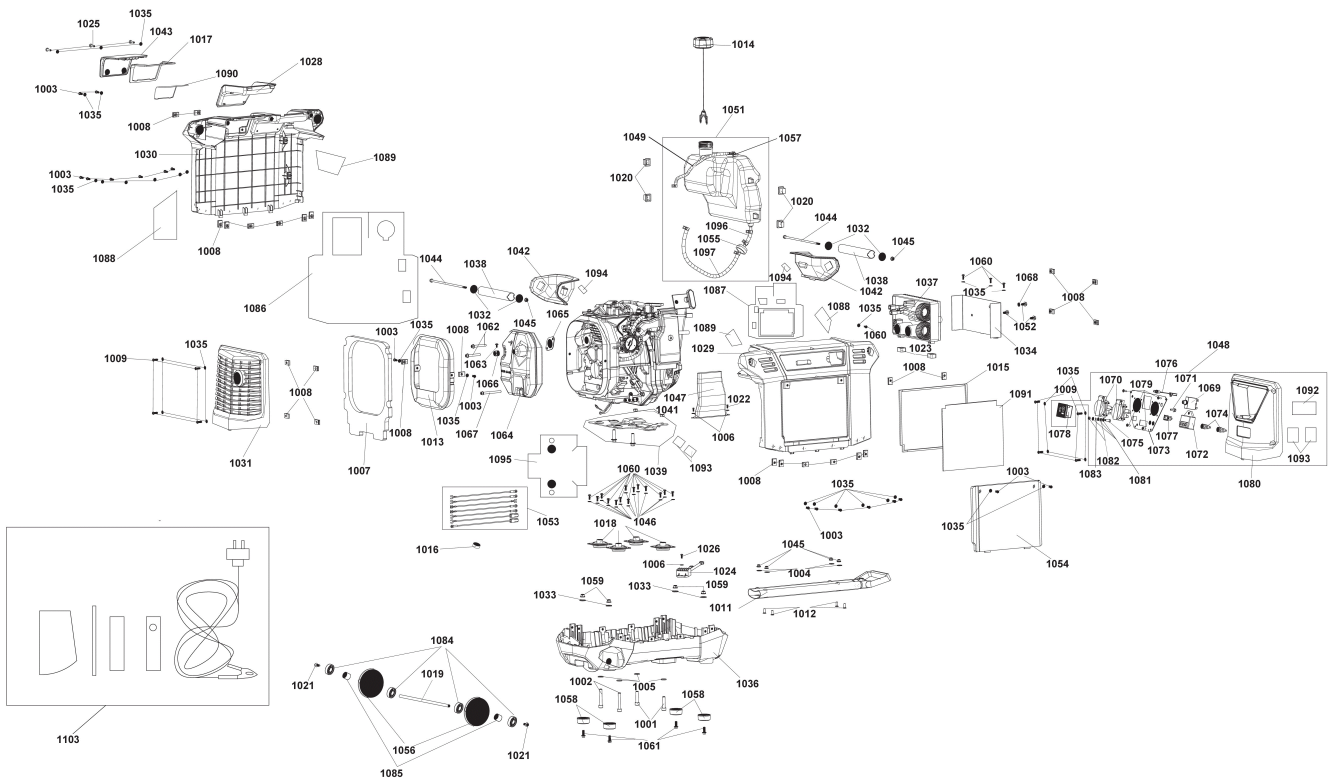

# RIG2000PC STROMERZEUGER 2000W GB2

5133002558 - RIG2000PC - 4000444927

4000444809

4000444809

Position	Quantity	Description	Part number	EAN
1001 1	2	SCHRAUBE	Item discontinued	(5131038348)
1002 2	2	SCHRAUBE	Item discontinued	(5131038349)
1003 3	18	SCHRAUBE	Item discontinued	(5131038350)
1004 4	4	SCHEIBE	Item discontinued	(5131038351)
1005 5	4	SCHEIBE	Item discontinued	(5131038352)
1006 6	3	SCHEIBE	Item discontinued	(5131038353)
1007 7	1	MOOSGUMMI	Item discontinued	(5131038354)
1008 8	26	KLEMME	Item discontinued	(5131038355)
1009 9	8	SCHRAUBE	Item discontinued	(5131038356)
1011 10	1	GRIFF	Item discontinued	(5131038357)
1012 11	4	SCHRAUBE	Item discontinued	(5131038358)
1013 12	1	ABDECKUNG	Item discontinued	(5131038359)
1014 13	1	VERSCHLUSSDECKEL	Item discontinued	(5131038360)
1015 14	1	MOOSGUMMI	Item discontinued	(5131038361)
1016 15	1	MAGNET	Item discontinued	(5131038362)
1017 16	1	ABDECKUNG	Item discontinued	(5131038363)
1018 17	4	DISTANZSTUECK	Item discontinued	(5131038364)
1019 18	1	ACHSE	Item discontinued	(5131038365)
1020 19	4	DISTANZSTUECK	Item discontinued	(5131038366)
1021 20	2	SCHRAUBE	Item discontinued	(5131038367)
1022 21	2	SCHRAUBE	Item discontinued	(5131038368)
1023 22	2	ANTI-VIBRATIONS-SET	Item discontinued	(5131038369)
1024 23	1	GLEICHRICHTER	Item discontinued	(5131038370)
1025 24	3	SCHRAUBE	Item discontinued	(5131038371)
1026 25	1	SCHRAUBE	Item discontinued	(5131038372)
1028 26	1	GUMMIPLATTE	Item discontinued	(5131038373)
1029 27	1	SEITENTEIL	Item discontinued	(5131038374)
1030 28	1	SEITENTEIL	Item discontinued	(5131038375)
1031 29	1	ABDECKUNG	Item discontinued	(5131038376)
1032 30	4	SCHEIBE	Item discontinued	(5131038377)
1033 31	4	SCHEIBE	Item discontinued	(5131038378)
1034 32	1	LUFTFUEHRUNG	Item discontinued	(5131038379)
1035 33	30	SCHEIBE	Item discontinued	(5131038380)
1036 34	1	GEHAEUSE	Item discontinued	(5131038381)
1037 35	1	GLEICHRICHTER	Item discontinued	(5131038382)
1038 36	2	GRIFFSTUECK	Item discontinued	(5131038383)
1039 37	1	MOTORTRAEGER	Item discontinued	(5131038384)
1041 38	2	MUTTER	Item discontinued	(5131038385)
1042 39	2	GRIFFDECKEL	Item discontinued	(5131038386)
1043 40	1	ABDECKUNG	Item discontinued	(5131038387)
1044 41	2	SCHRAUBE	Item discontinued	(5131038388)
1045 42	6	MUTTER	Item discontinued	(5131038389)
1046 43	14	SCHEIBE	Item discontinued	(5131038390)
1047 44	1	LUFTFILTEREINSATZ	Item discontinued	(5131038391)
1048 45	1	REGELVORRICHT.	Item discontinued	(5131038393)
1049 46	1	SCHLAUCH	Item discontinued	(5131038394)
1051 47	1	BEHAELTER	Item discontinued	(5131038395)
1052 48	3	SCHRAUBE	Item discontinued	(5131038396)
1053 49	1	LEITUNG	Item discontinued	(5131038397)
1054 50	1	SERVICEDECKEL	Item discontinued	(5131038398)