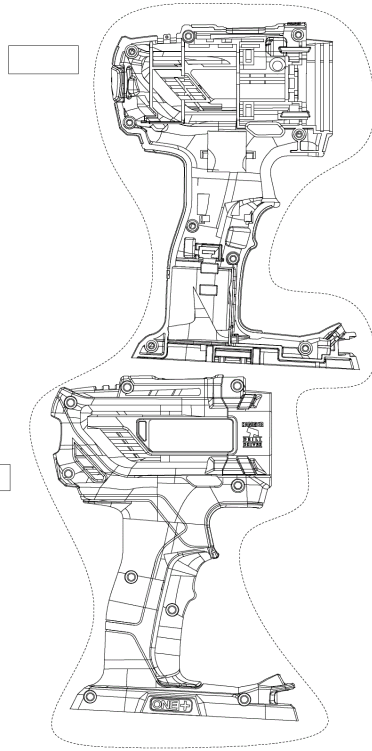

# **R18PD32-1C20S AKKU-SCHLAGBOHRER IN2**

**5133007094 - R18PD32-1C20S - 4000486619**

**RYOBI**

4000486619

15

Position	Quantity	Description	Part number	EAN
1001 1	1	Schraube	5131001845	4058546083502
1002 2	1	BOHRFUTTER	5131041003	4058546062675