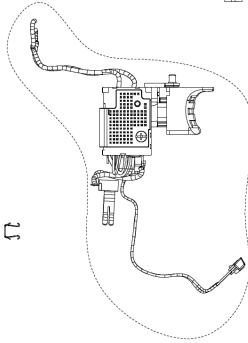

# **R18PD32-1C20S AKKU-SCHLAGBOHRER IN2**

**5133007094 - R18PD32-1C20S - 4000486619**

**RYOBI**

4000486619

15

Position	Quantity	Description	Part number	EAN
1001 1	1	Schraube	5131001845	4058546083502
1002 2	1	BOHRFUTTER	5131041003	4058546062675