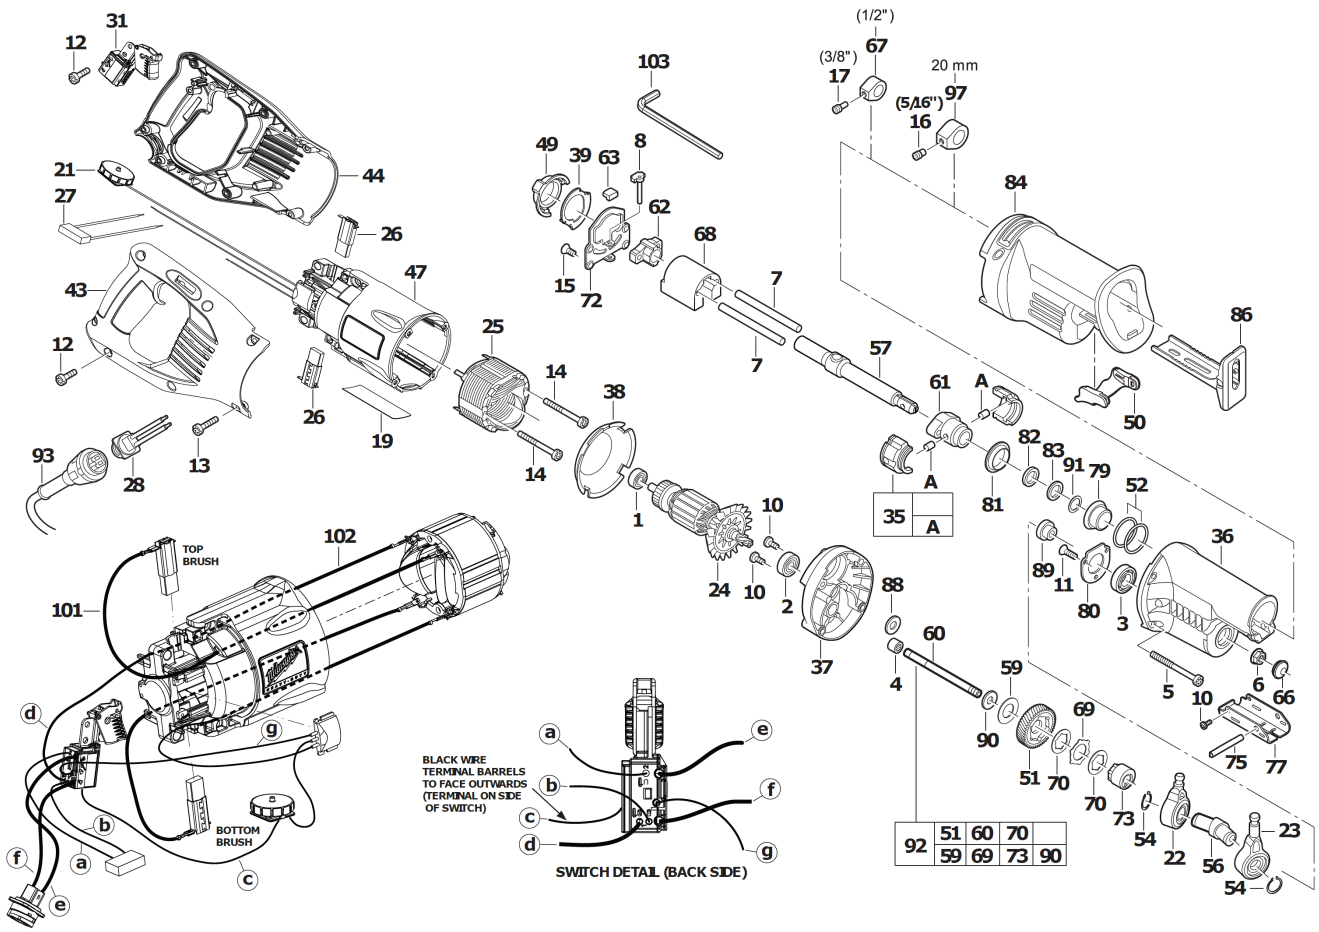

SWITCH DETAIL (BACK SIDE)

92	51	60	70
59	69	73	90