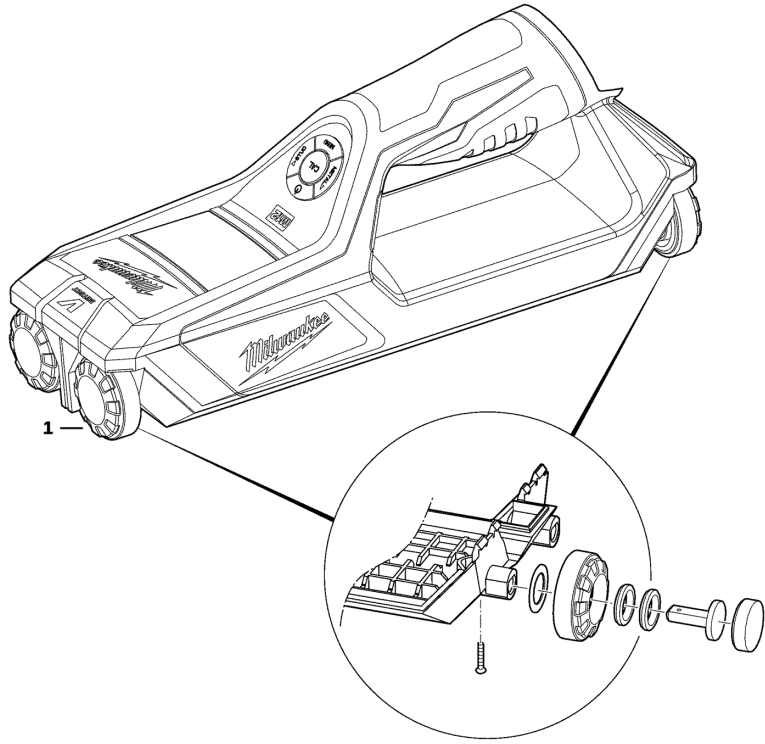

C12WS-0 AKKU-DETEKTOR XXX

4933416415 - C12WS-0 - 4000416416

Milwaukee

Milwaukee

METAL
▲
3.5 in
FERROUS

M18

Handwritten label with icons and text

| Position | Quantity | Description | Part number | EAN |
|----------|----------|-------------|-------------------------------|-----|
| 0001 1 | 1 | RADSATZ | Item discontinued(4931428699) | |