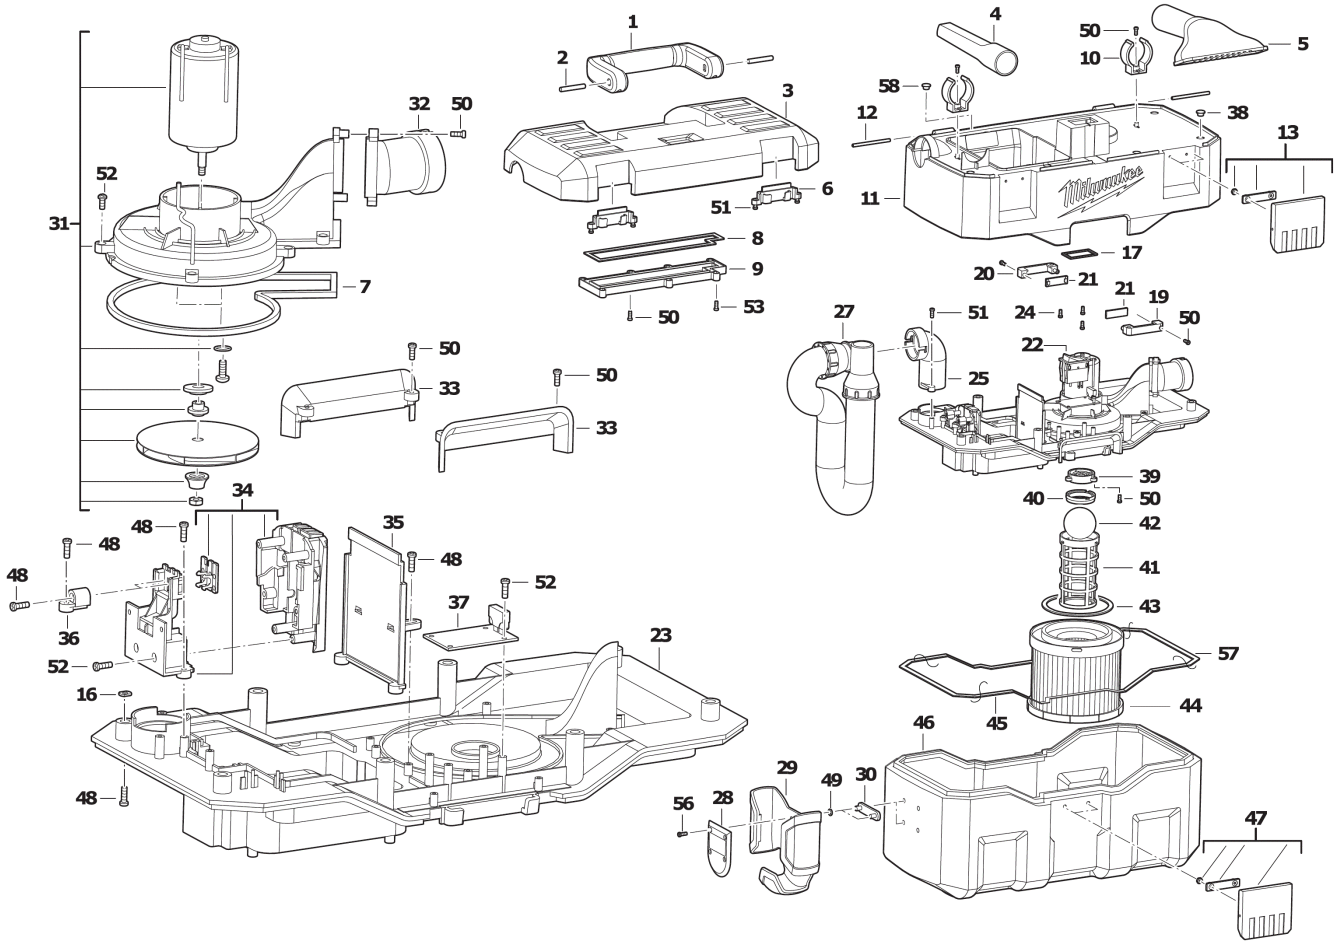

Position	Quantity	Description	Part number	EAN
0001 1	1	HANDGRIFF-SET	Item discontinued(4931428917)	
0002 2	2	STIFT	Item discontinued(4931428918)	
0003 3	1	DECKEL	Item discontinued(4931428919)	
0004 4	1	DUESE	Item discontinued(4931428920)	
0005 5	1	FLACHSTAHLDUESE	Item discontinued(4931428921)	
0006 6	2	DRUCKSTUECK	Item discontinued(4931428922)	
0007 7	1	DICHTUNG	Item discontinued(4931428957)	
0008 8	1	DICHTUNG	Item discontinued(4931428923)	
0009 9	1	HANDGRIFFDECKEL	Item discontinued(4931428924)	
0010 10	2	HALTER	Item discontinued(4931428925)	
0011 11	1	GEHAEUSE	4931428926	4002395848119
0012 12	2	DREHRIEGEL	Item discontinued(4931428927)	
0013 13	2	VERSCHLUSS	Item discontinued(4931428928)	
0016 14	8	O-RING	Item discontinued(4931428961)	
0017 15	1	SCHALTERDICHTUNG	Item discontinued(4931428930)	
0019 16	1	ARRETIERUNG	Item discontinued(4931428931)	
0020 17	1	ARRETIERUNG	Item discontinued(4931428932)	
0021 18	1	SCHALTERKAPPE	Item discontinued(4931428933)	
0022 19	1	SCHALTER-SET	Item discontinued(4931428934)	
0023 20	1	DECKEL-SET	Item discontinued(4931428962)	
0025 21	1	ROHR	Item discontinued(4931428935)	
0027 22	1	SAUGSCHLAUCH	Item discontinued(4931428936)	
0028 23	1	DECKEL	4931428937	4002395848218
0029 24	1	SCHLAUCHHALTER	4931428938	4002395848225
0030 25	2	BEFESTIGUNGSET	4931428939	4002395848232
0031 26	1	MOTOREINHEIT	Item discontinued(4931428958)	
0032 27	1	VERBINDUNGS-STUECK	4931428959	4002395848812
0033 28	2	BEFESTIGUNGSTEILE	Item discontinued(4931428963)	
0034 29	1	ANSCHLUSSPLATTE	Item discontinued(4931428964)	
0035 30	1	ANSCHLUSSPLATTE	Item discontinued(4931428965)	
0036 31	2	BEFESTIGUNGSTEILE	4931428966	4002395848881
0037 32	1	ELEKTR.BAUSTEIN	Item discontinued(4931428967)	
0038 33	8	STECKER	4931428940	4002395848249
0039 34	1	FILTER	4931428941	4002395848256
0040 35	1	DICHTUNG	4931428942	4002395851232
0041 36	1	FILTERPATRONE	4931428943	4002395848263
0042 37	1	KUGEL	Item discontinued(4931428944)	
0043 38	1	DICHTUNG	4931428945	4002395848287
0044 39	1	FILTER	4932478754	4058546360368
0045 40	2	DICHTUNG	Item discontinued(4931428947)	
0046 41	1	BEHAELTER	4931428948	4002395848300
0047 42	2	VERRIEGELUNGSHEBEL	Item discontinued(4931428949)	
0048 43	16	SCHRAUBE	Item discontinued(4931428968)	
0049 44	4	DICHTSCHEIBE	Item discontinued(4931428950)	
0050 45	15	SCHRAUBE	Item discontinued(4931428951)	
0051 46	6	SCHRAUBE	Item discontinued(4931428952)	
0052 47	14	SCHRAUBE	Item discontinued(4931428960)	
0053 48	5	SCHRAUBE	Item discontinued(4931428953)	
0056 49	4	SCHRAUBE	Item discontinued(4931428954)	
0057 50	2	DICHTUNG	Item discontinued(4931428955)